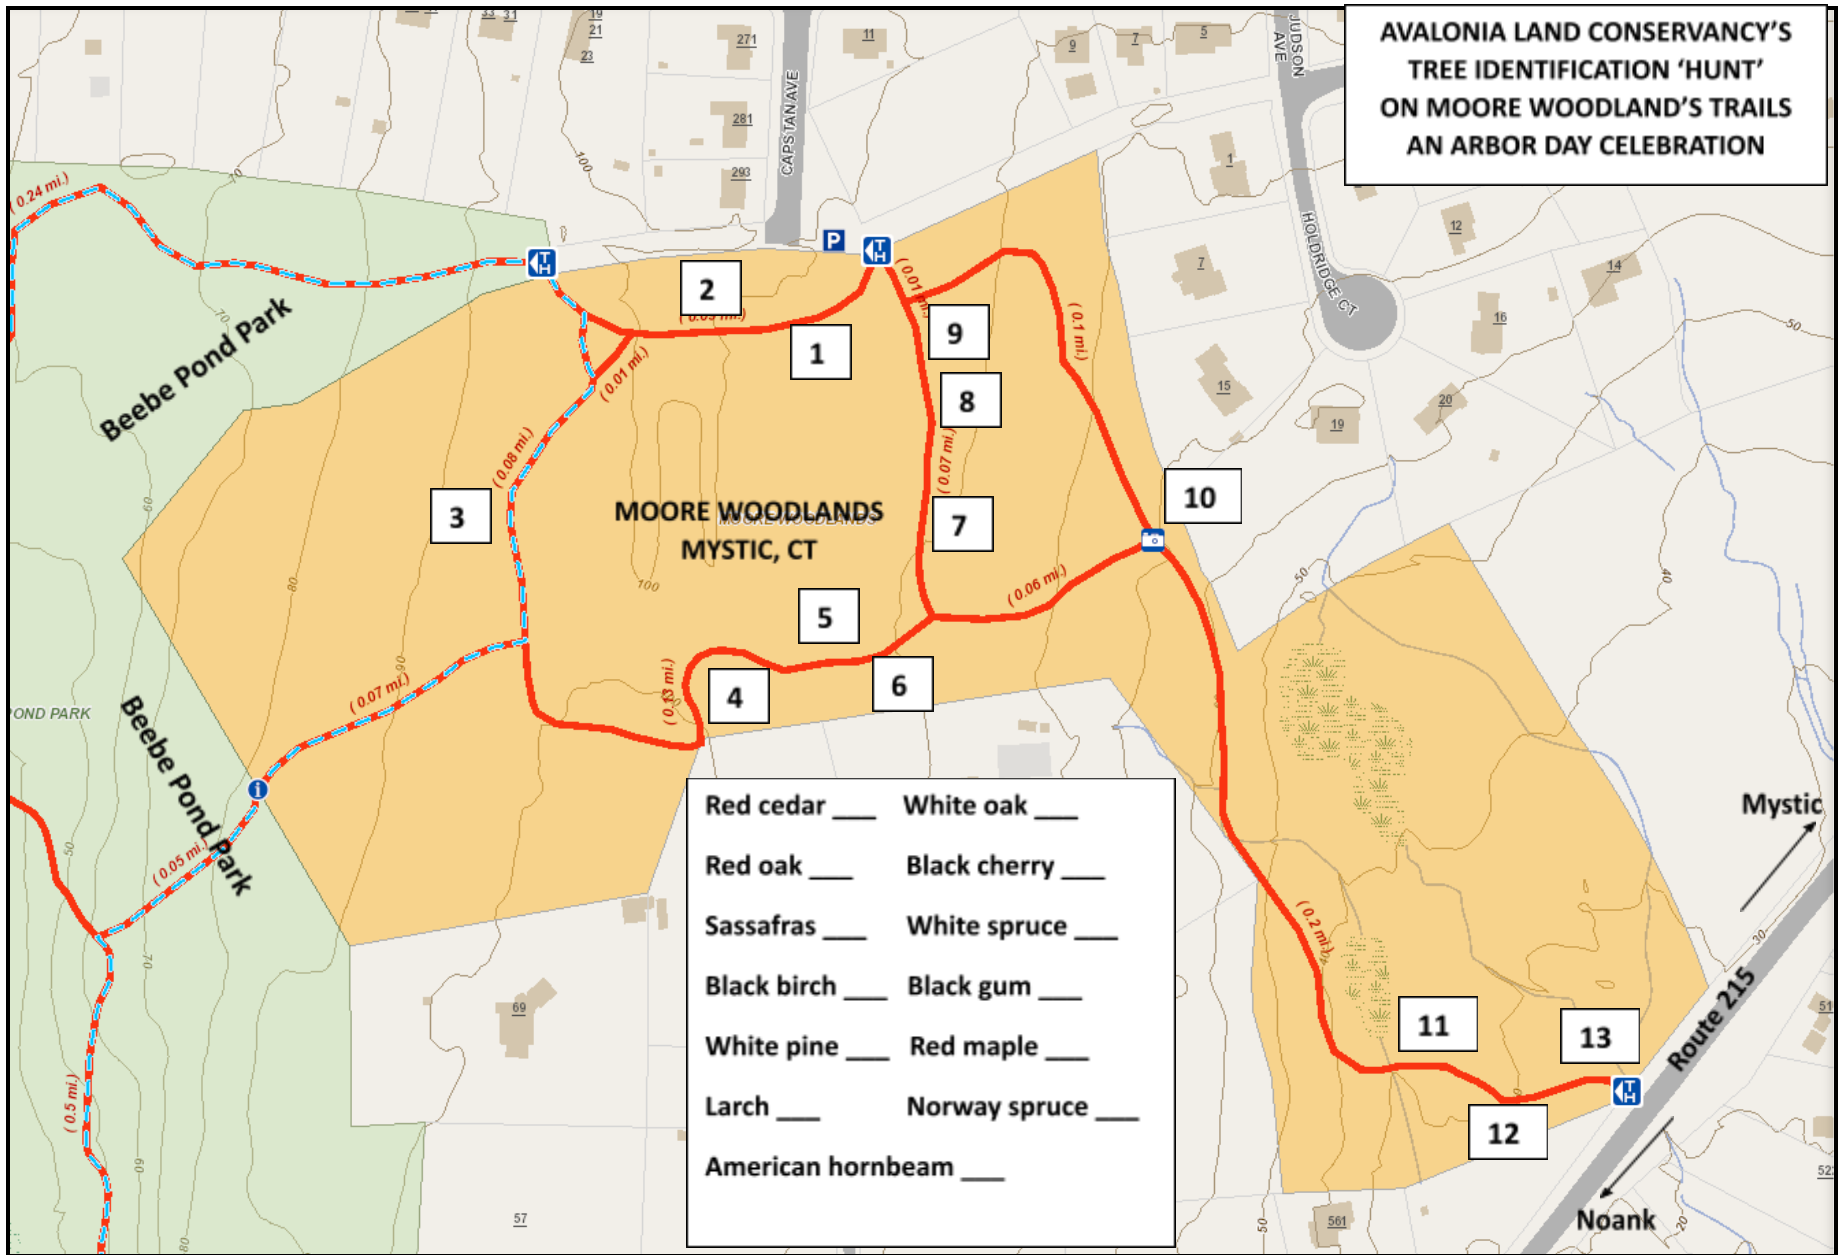

**AVALONIA LAND CONSERVANCY'S
TREE IDENTIFICATION 'HUNT'
ON MOORE WOODLAND'S TRAILS
AN ARBOR DAY CELEBRATION**

Redcedar
Juniperus virginiana

Has minute, scale-like or spreading leaves and small berry-like, dark blue fruit. Its fragrant wood is used for pencils, chests, wooden pails and fence posts. Grown in old fields, dry shallow soils, and cliffs and can tolerate terrible sites as long as they are sunny and not wet.

VOSS SIGN, LLC, MANHATTAN, NY 13104-0553 1-800-473-9898 www.VossSign.com

Eastern white pine
Pinus strobus

This is considered a soft pine with needles in bundles of five. The tall straight trees were used for ship masts, some grew up to 100 feet tall. Its seed is food for songbirds, ruffed grouse, turkey, quail and mice.