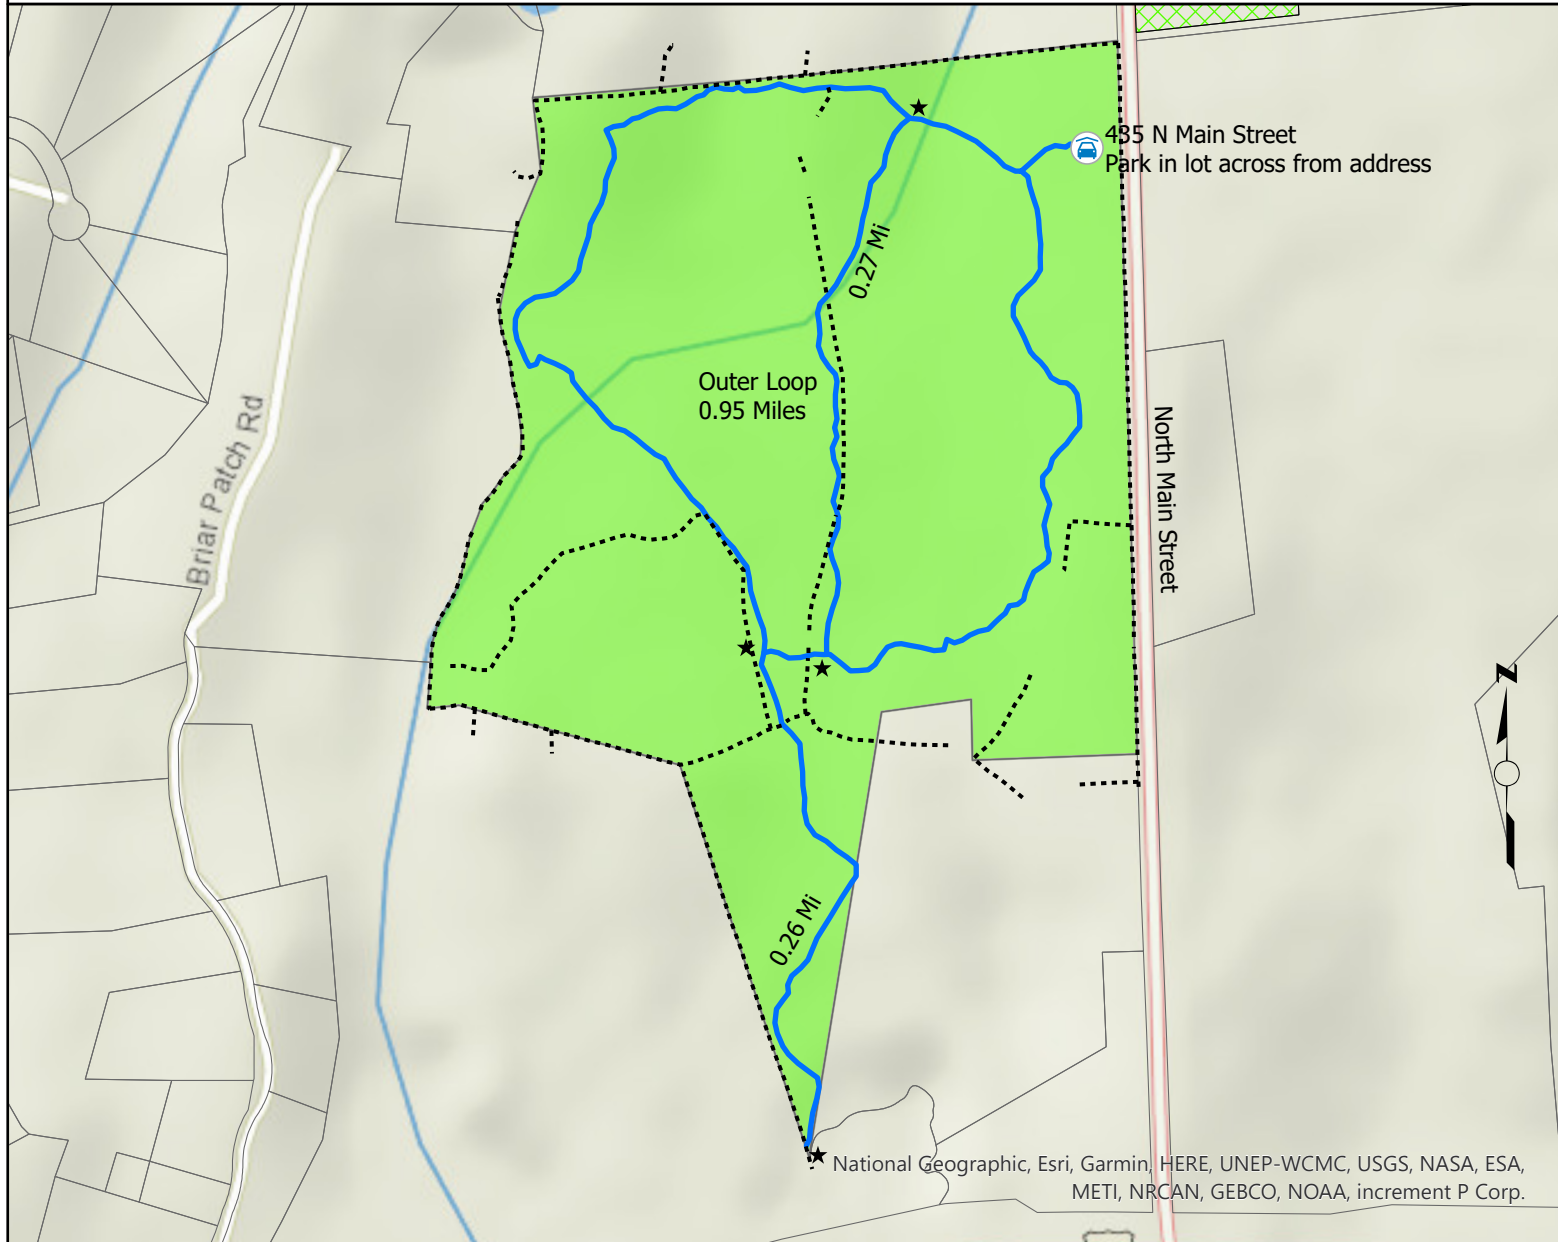

Parking

On-site Lot

Parking addresses are for navigation use only. Some are private property near parking site. This map is intended for general guidance and recreational use of the property only. Data shown on this map may not be complete or current. Hikers do so at their own risk.

Notes

Avalonia Land Conservancy properties are open for public access. Dogs must remain on a leash at all times.

Do not disturb stone structures or remove plants or other artifacts from property.

Load free "ArcGIS Explorer" app and search for "Avalonia Online Map" to view our properties and follow trails interactively.

Copyright Avalonia Land Conservancy
 Map Date - March 6, 2021