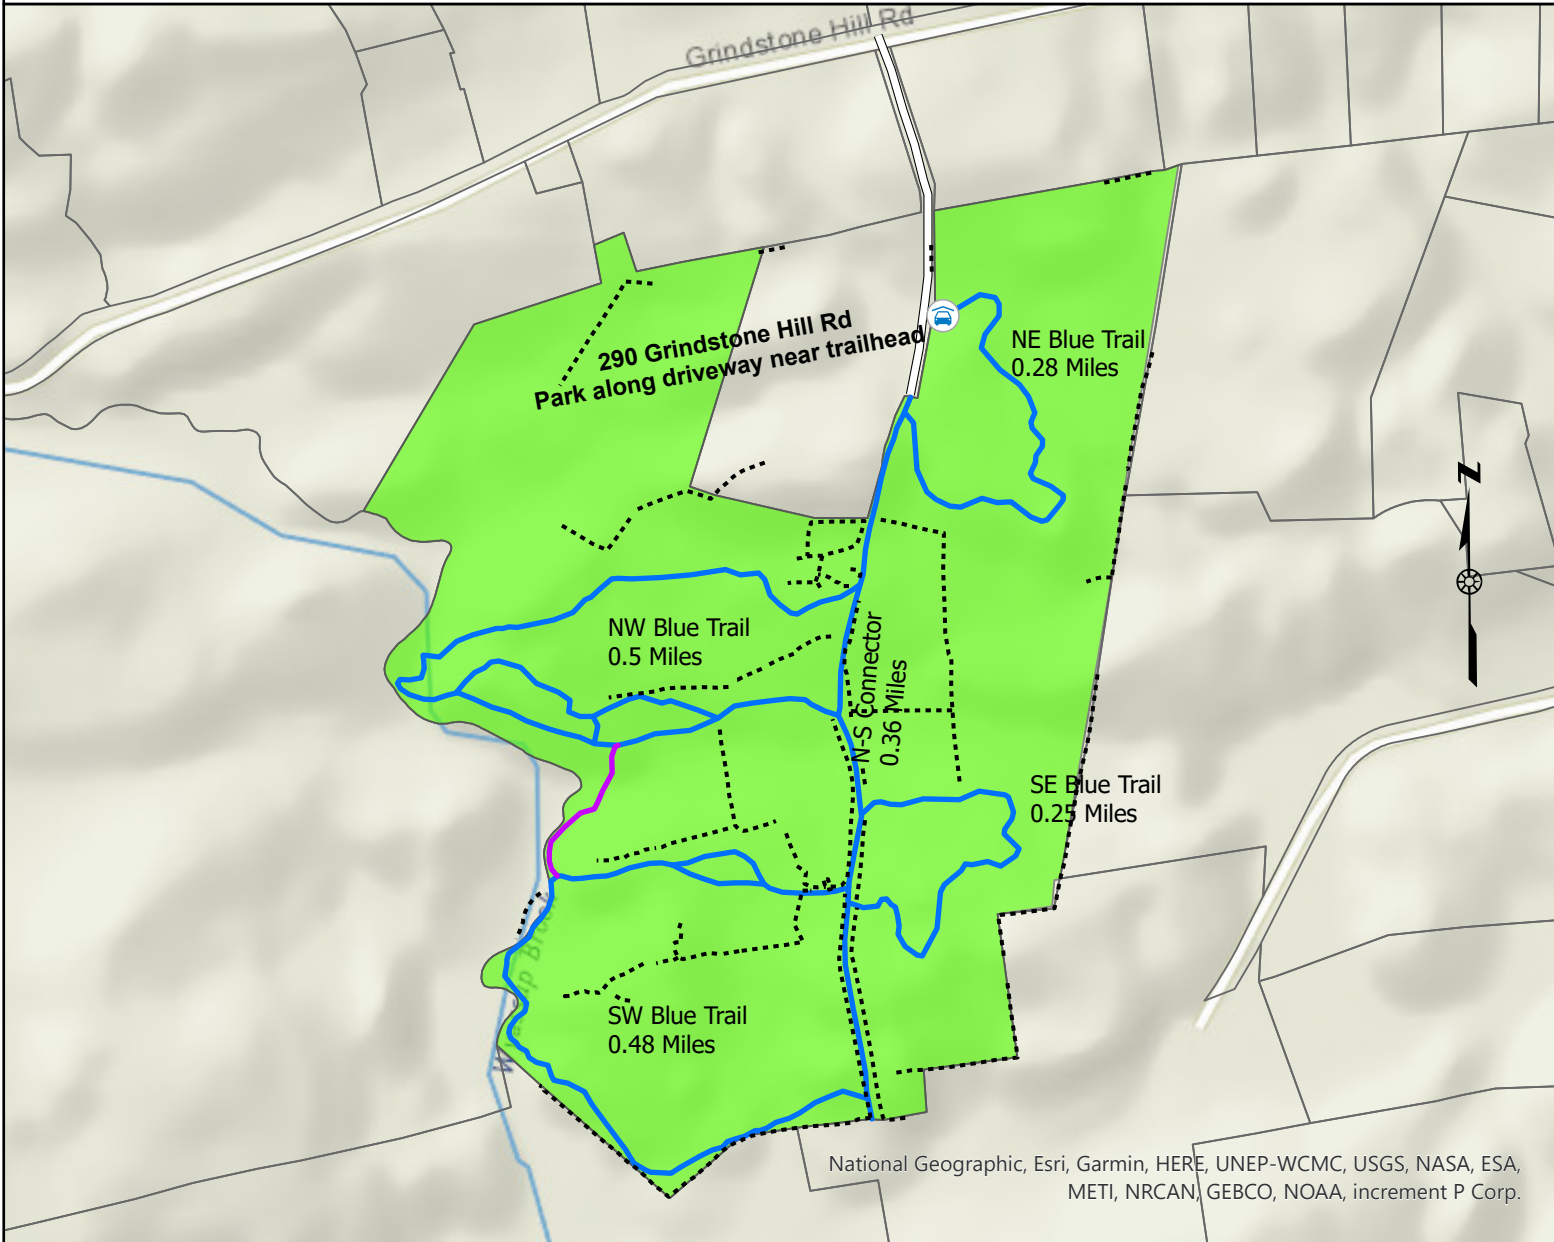

Avalonia Land Conservancy
 P.O. Box 49, Old Mystic, CT 06372
<https://avalonia.org>

Tefftweald at Birchenturn

76.8 Total Acres

North Stonington

Legend

Avalonia Properties

Trails

Blue

Unmarked

White

Stonewalls

Parking

On-site Parking

Notes

Avalonia Land Conservancy properties are open for public access. Dogs must remain on a leash at all times.

Do not disturb stone structures or remove plants or other artifacts from property.

Load free "ArcGIS Explorer" app and search for "Avalonia Online Map" to view our properties and follow trails interactively.

Parking addresses are for navigation use only. Some are private property near parking site. This map is intended for general guidance and recreational use of the property only. Data shown on this map may not be complete or current. Hikers do so at their own risk.

Copyright Avalonia Land Conservancy
 Map Date - March 6, 2021