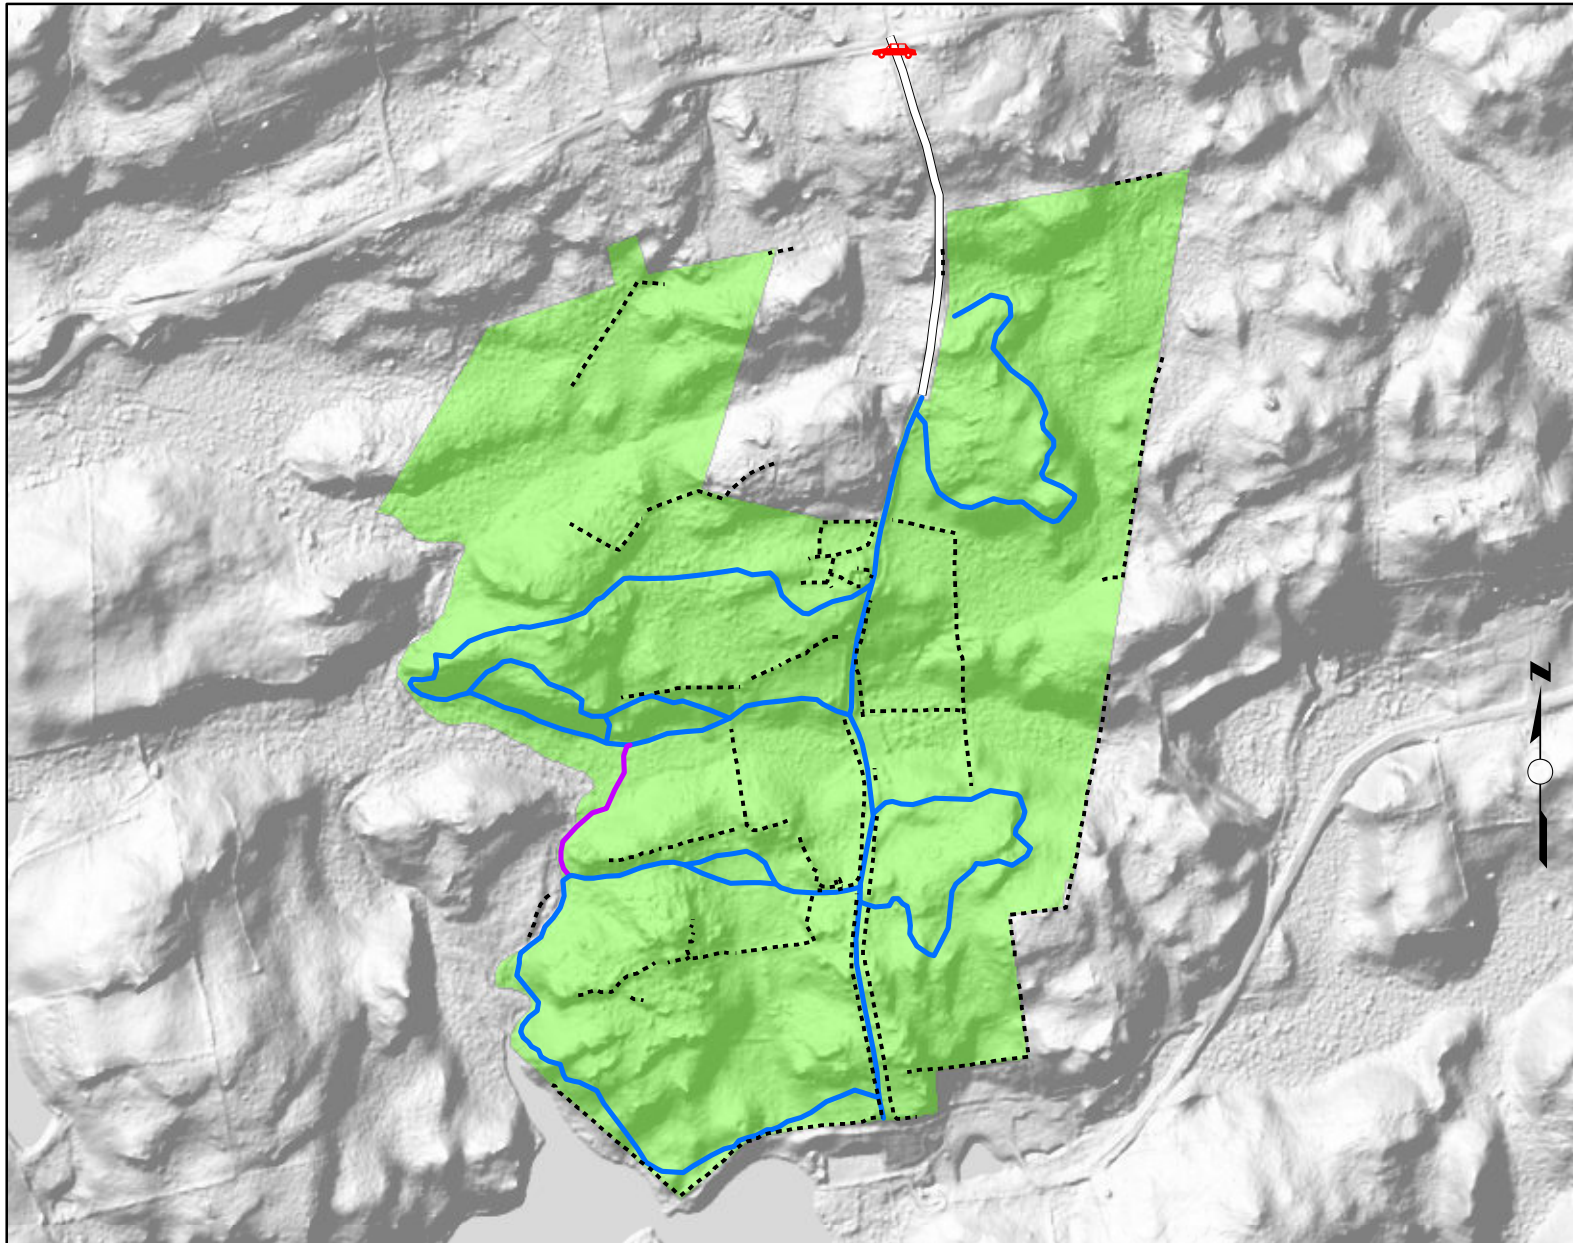

# Teffweald at Bircheturn

76.8 Total Acres

## Legend

### Blaze

 Blue

 Purple

 White

 Stonewalls

 Parking

Do not disturb stone structures.

Map Date - January 16, 2019

0 0.1 0.2 0.3 Miles

Copyright Avalonia Land Conservancy

This map is intended for general guidance and recreational use of the property only. Data shown on this map may not be complete or current. Hikers do so at their own risk.