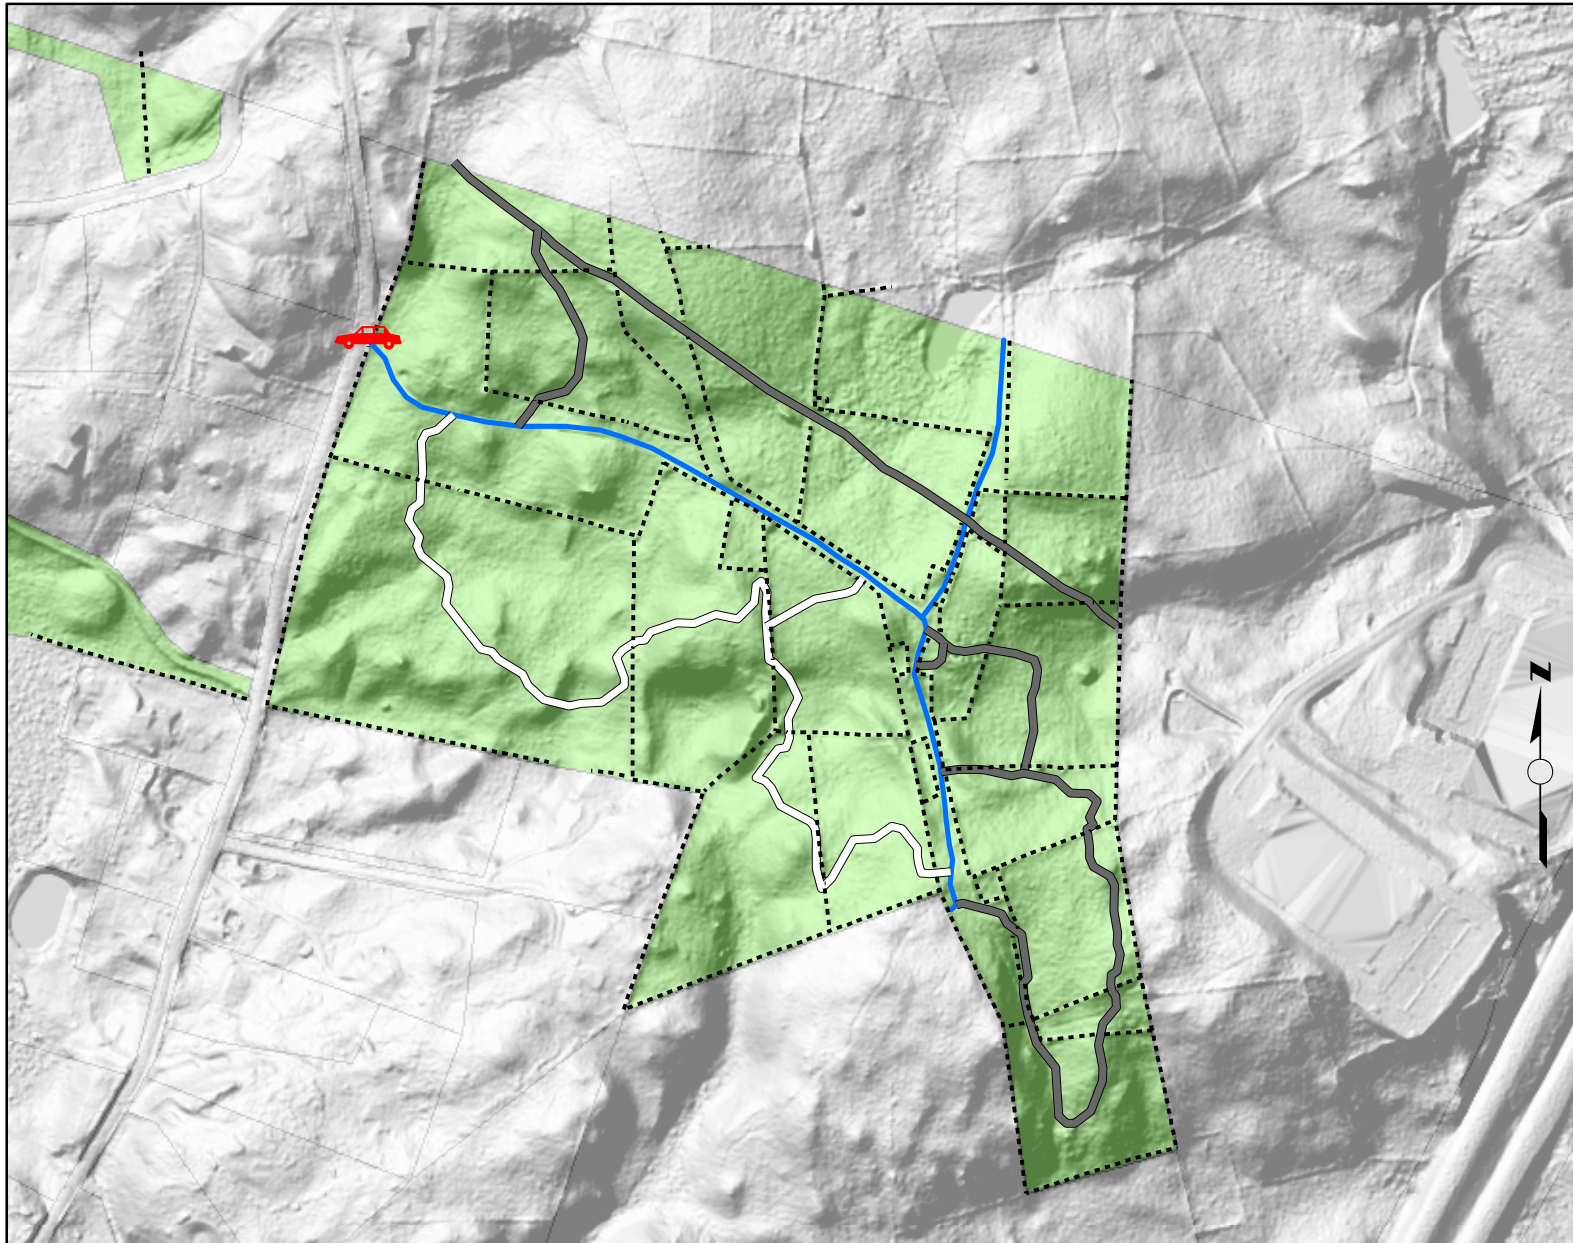

# Perry Natural Area

60 Total Acres

## Legend

-  Avalonia Properties
-  Blue
-  Gray
-  White
-  Stonewalls
-  Parking

## Notes

Avalonia Land Conservancy properties are open for public access.

Load free "Explorer for ArcGIS" app and search for "Avalonia Online Map" to view our properties and follow trails interactively.

Do not disturb stone structures.  
Map Date - January 3, 2019

Copyright Avalonia Land Conservancy

This map is intended for general guidance and recreational use of the property only. Data shown on this map may not be complete or current. Hikers do so at their own risk.