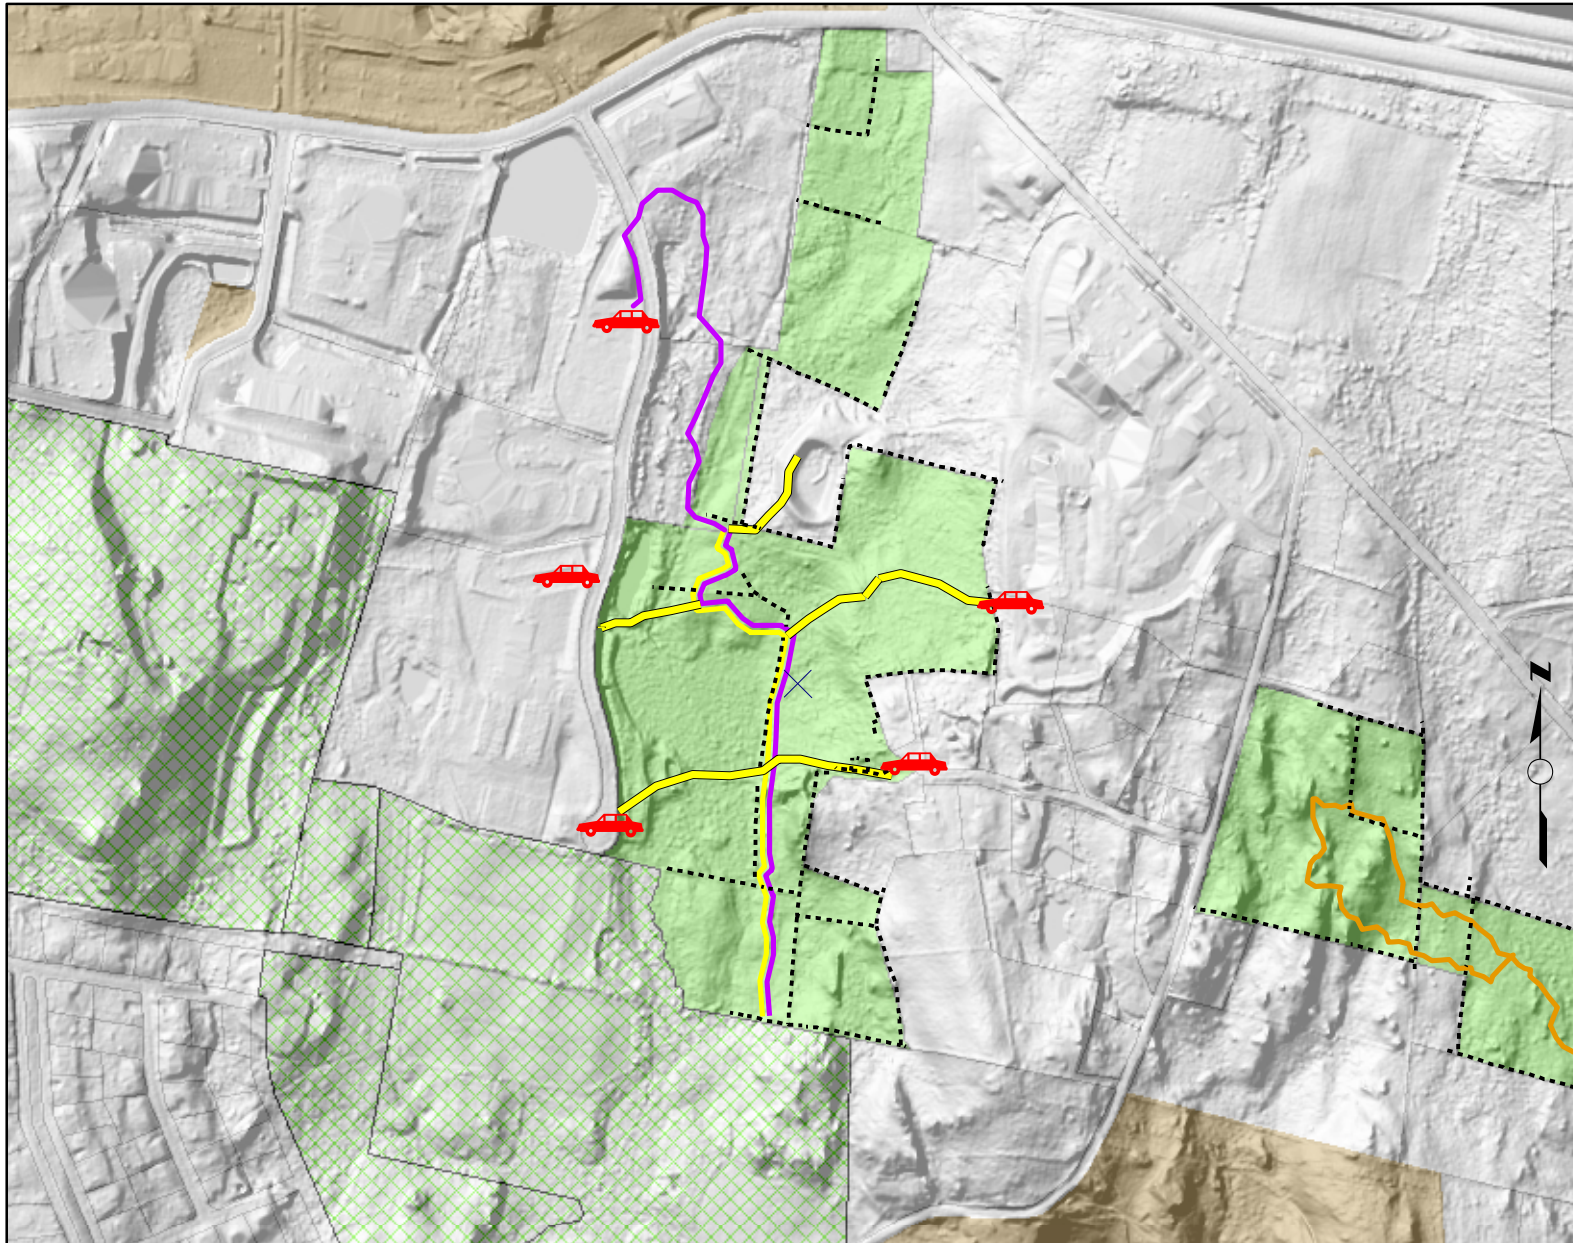

Pequotsepos Brook Preserve

43.99 Total Acres

Legend

- Avalonia Properties
- Other Protected Stonington Land
- Orange
- Purple
- Yellow
- Yellow-Purple
- Stonewalls
- Parking

Notes

Avalonia Land Conservancy properties are open for public access.

Load free "Explorer for ArcGIS" app and search for "Avalonia Online Map" to view our properties and follow trails interactively.

Do not disturb stone structures.
 Map Date - January 3, 2019

Copyright Avalonia Land Conservancy

This map is intended for general guidance and recreational use of the property only. Data shown on this map may not be complete or current. Hikers do so at their own risk.