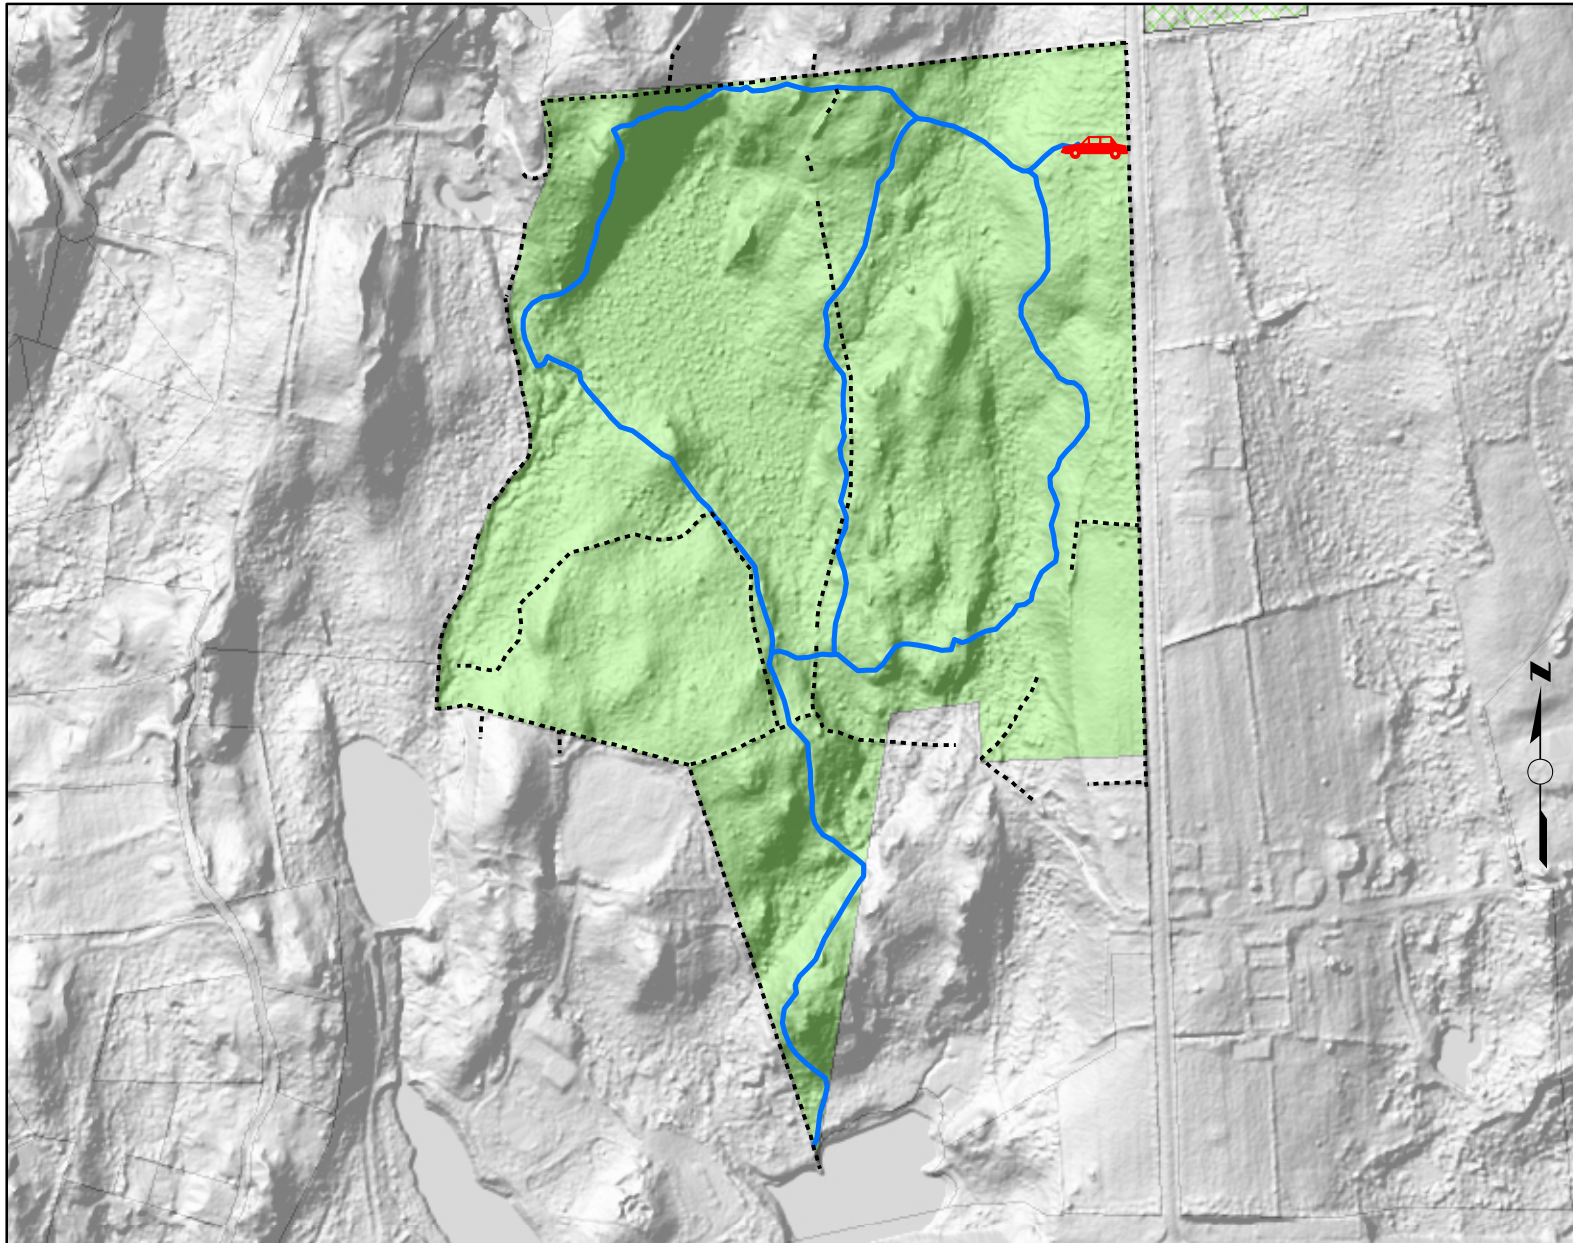

Paffard Woods Preserve

62.16 Total Acres

Legend

-  Avalonia Properties
-  Other Protected Stonington Land
-  Blue
-  Stonewalls
-  Parking

Notes

Avalonia Land Conservancy properties are open for public access.

Load free "Explorer for ArcGIS" app and search for "Avalonia Online Map" to view our properties and follow trails interactively.

Do not disturb stone structures.
Map Date - January 3, 2019

Copyright Avalonia Land Conservancy

This map is intended for general guidance and recreational use of the property only. Data shown on this map may not be complete or current. Hikers do so at their own risk.