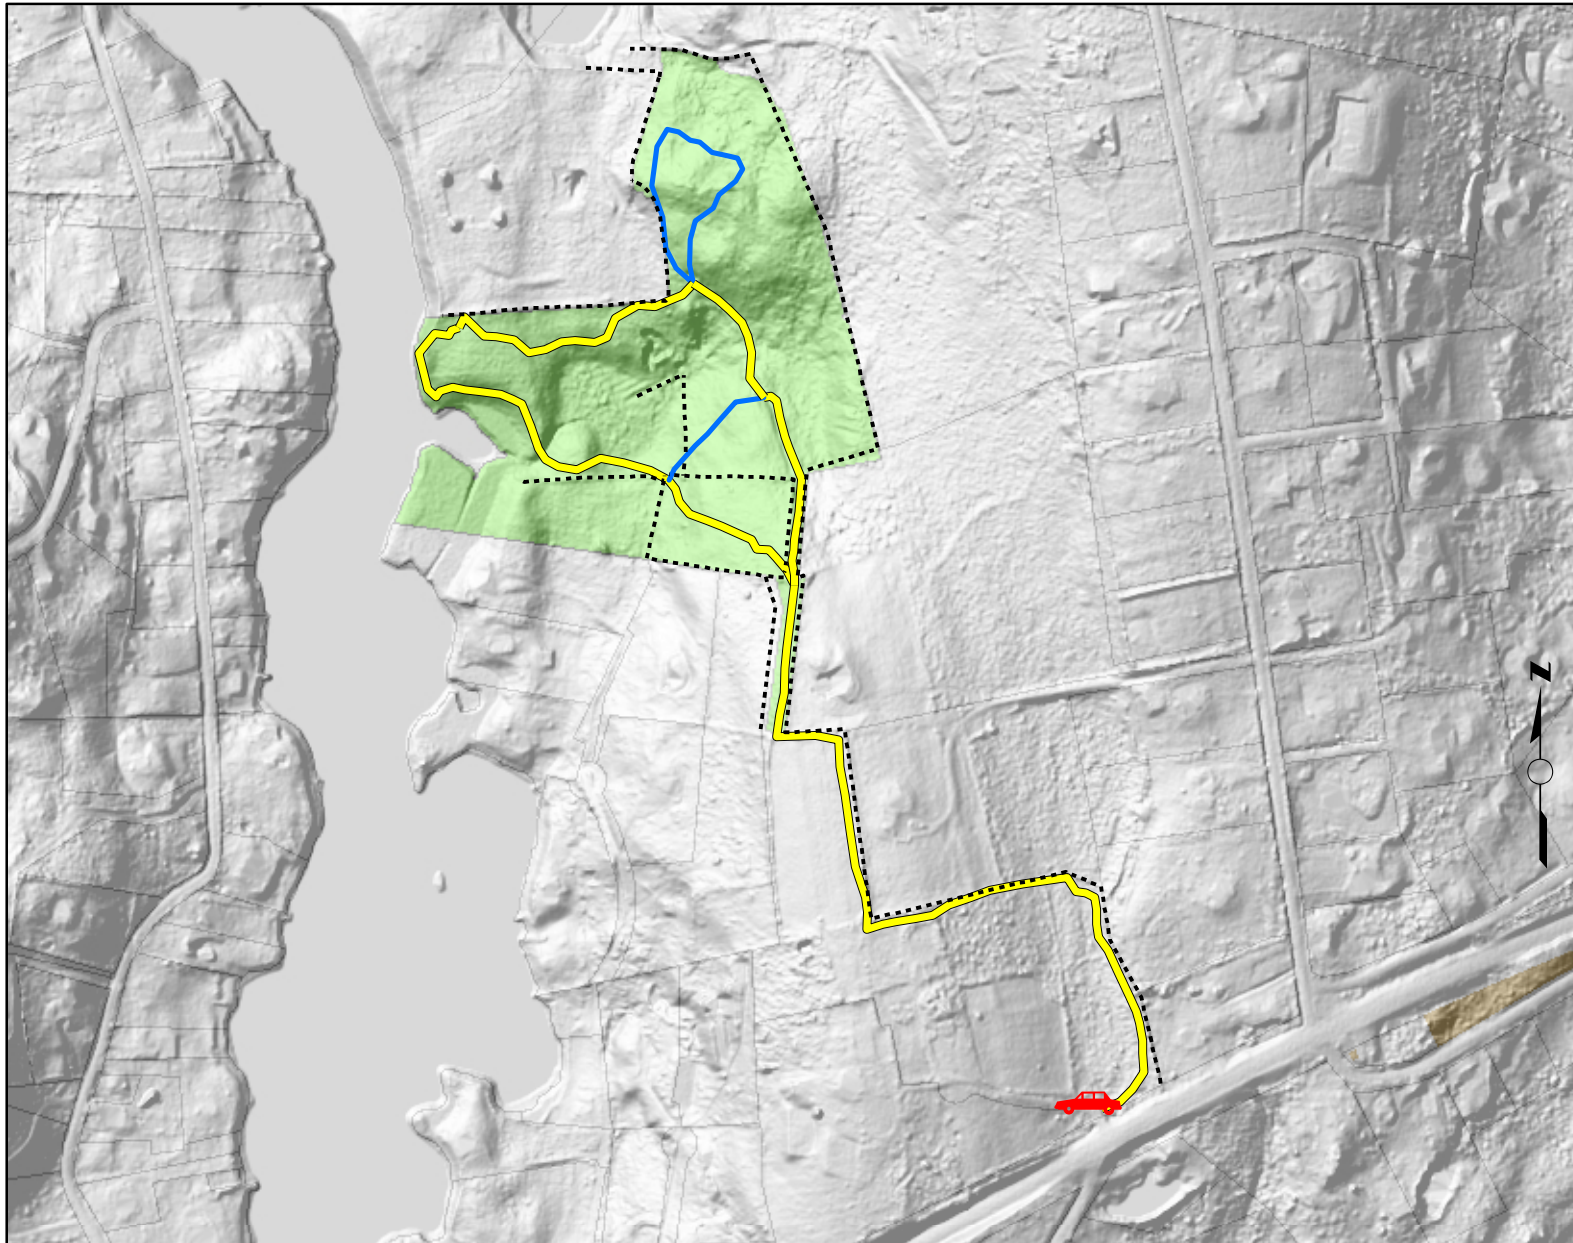

Knox Family Farm Preserve

26.78 Total Acres

Legend

-  Avalonia Properties
-  Blue
-  Yellow
-  Stonewalls
-  Parking

Notes

Avalonia Land Conservancy properties are open for public access.

Load free "Explorer for ArcGIS" app and search for "Avalonia Online Map" to view our properties and follow trails interactively.

Do not disturb stone structures.
Map Date - January 3, 2019

Copyright Avalonia Land Conservancy

This map is intended for general guidance and recreational use of the property only. Data shown on this map may not be complete or current. Hikers do so at their own risk.