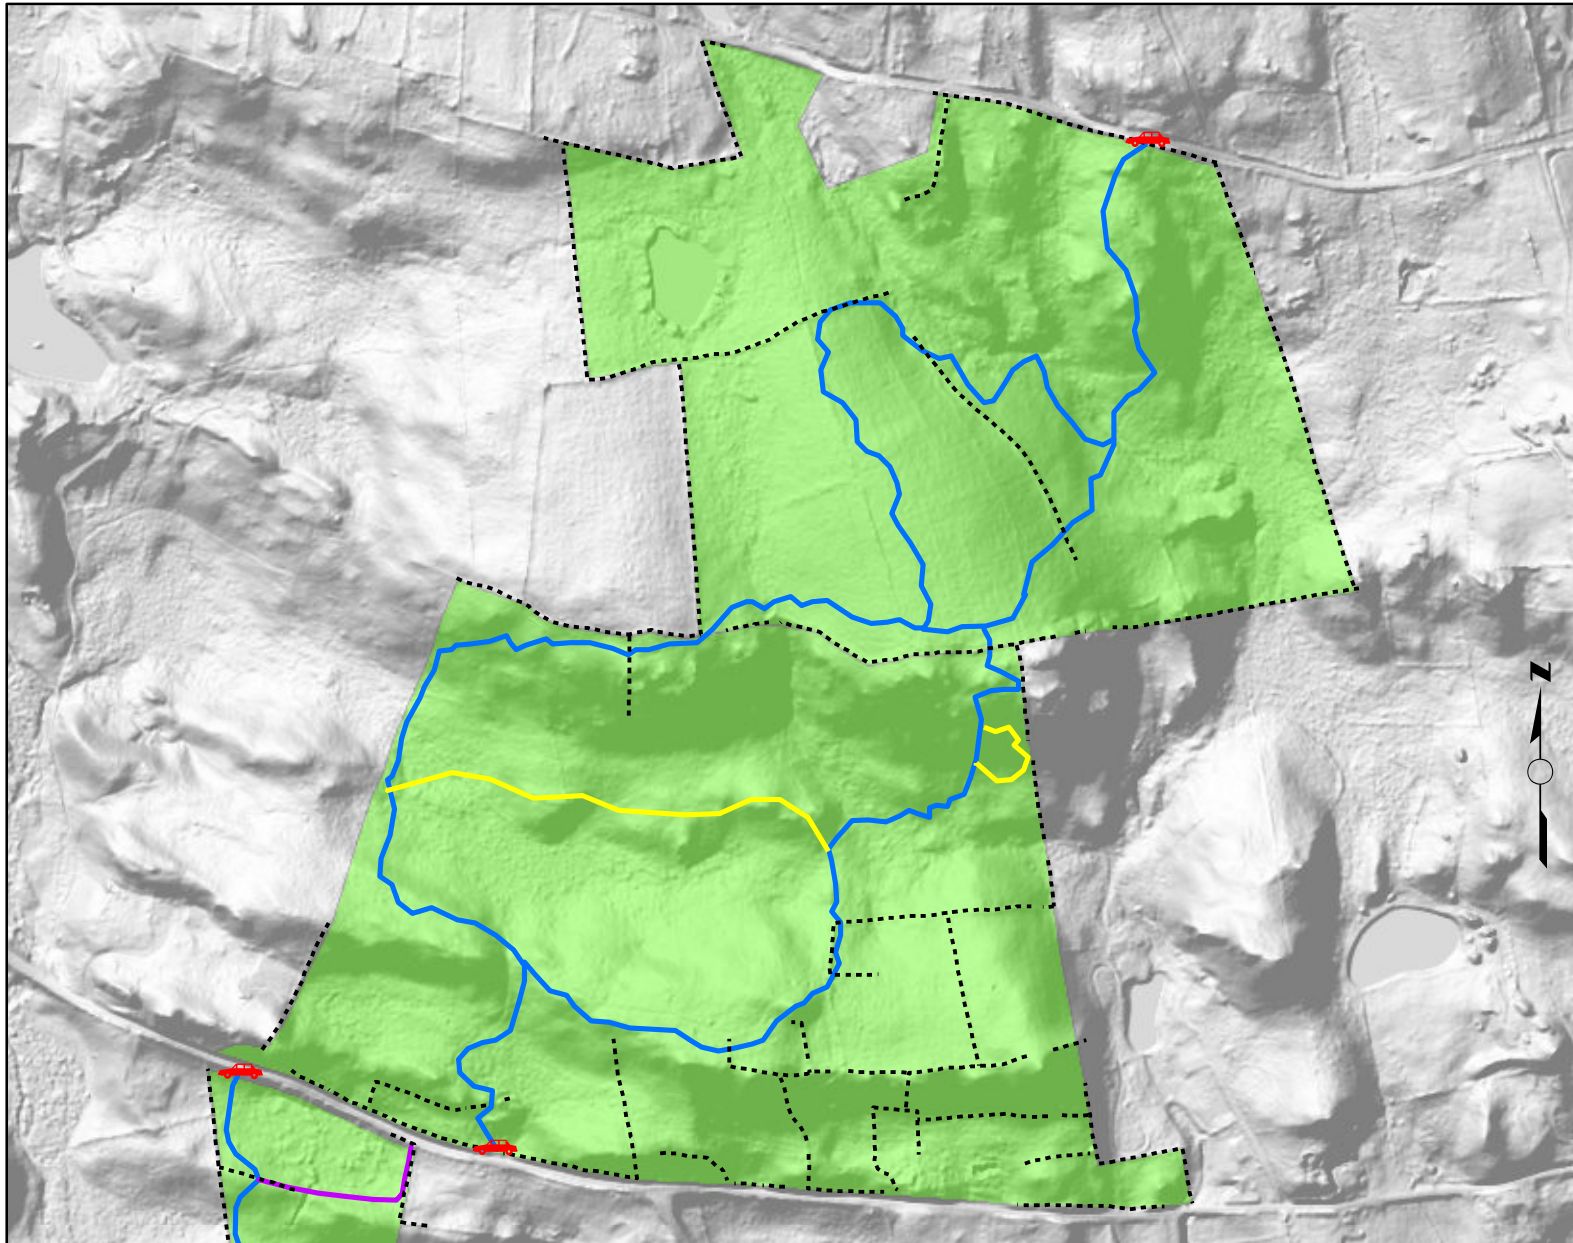

Erisman Woodlands/Babcock Ridge

136.48 Total Acres

Legend

Blaze

-  **Blue**
-  **Purple**
-  **Yellow**

 **Stonewalls**

 **Parking**

Avalonia Properties

Notes

Avalonia Land Conservancy properties are open for public access.

Load free "Explorer for ArcGIS" app and search for "Avalonia Online Map" to view our properties and follow trails interactively.

Do not disturb stone structures.

Map Date - January 16, 2019

0 0.1 0.2 0.3 Miles

Copyright Avalonia Land Conservancy

This map is intended for general guidance and recreational use of the property only. Data shown on this map may not be complete or current. Hikers do so at their own risk.