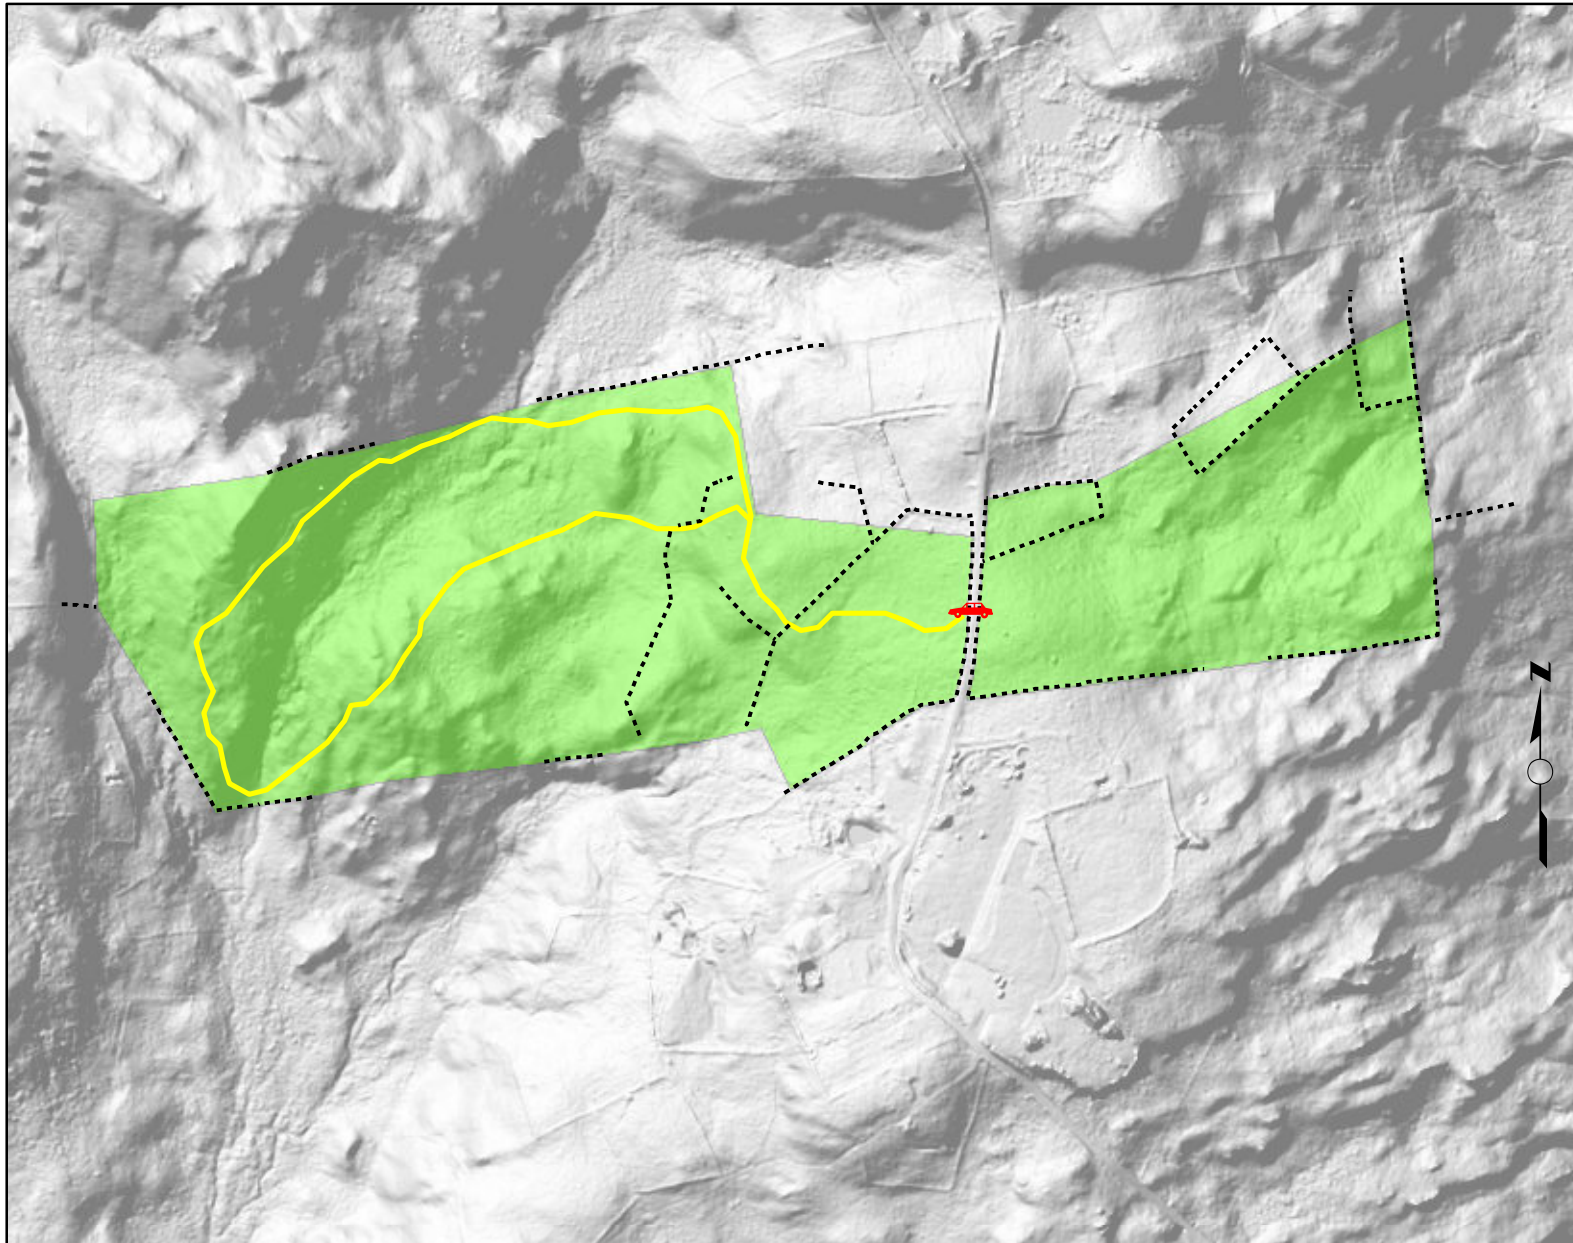

# Benedict Benson Preserve

93.98 Total Acres

## Legend

### Notes

Avalonia Land Conservancy properties are open for public access.

Load free "Explorer for ArcGIS" app and search for "Avalonia Online Map" to view our properties and follow trails interactively.

Do not disturb stone structures.

Map Date - January 16, 2019

0 0.1 0.2 0.3 0.4 Miles

Copyright Avalonia Land Conservancy

This map is intended for general guidance and recreational use of the property only. Data shown on this map may not be complete or current. Hikers do so at their own risk.