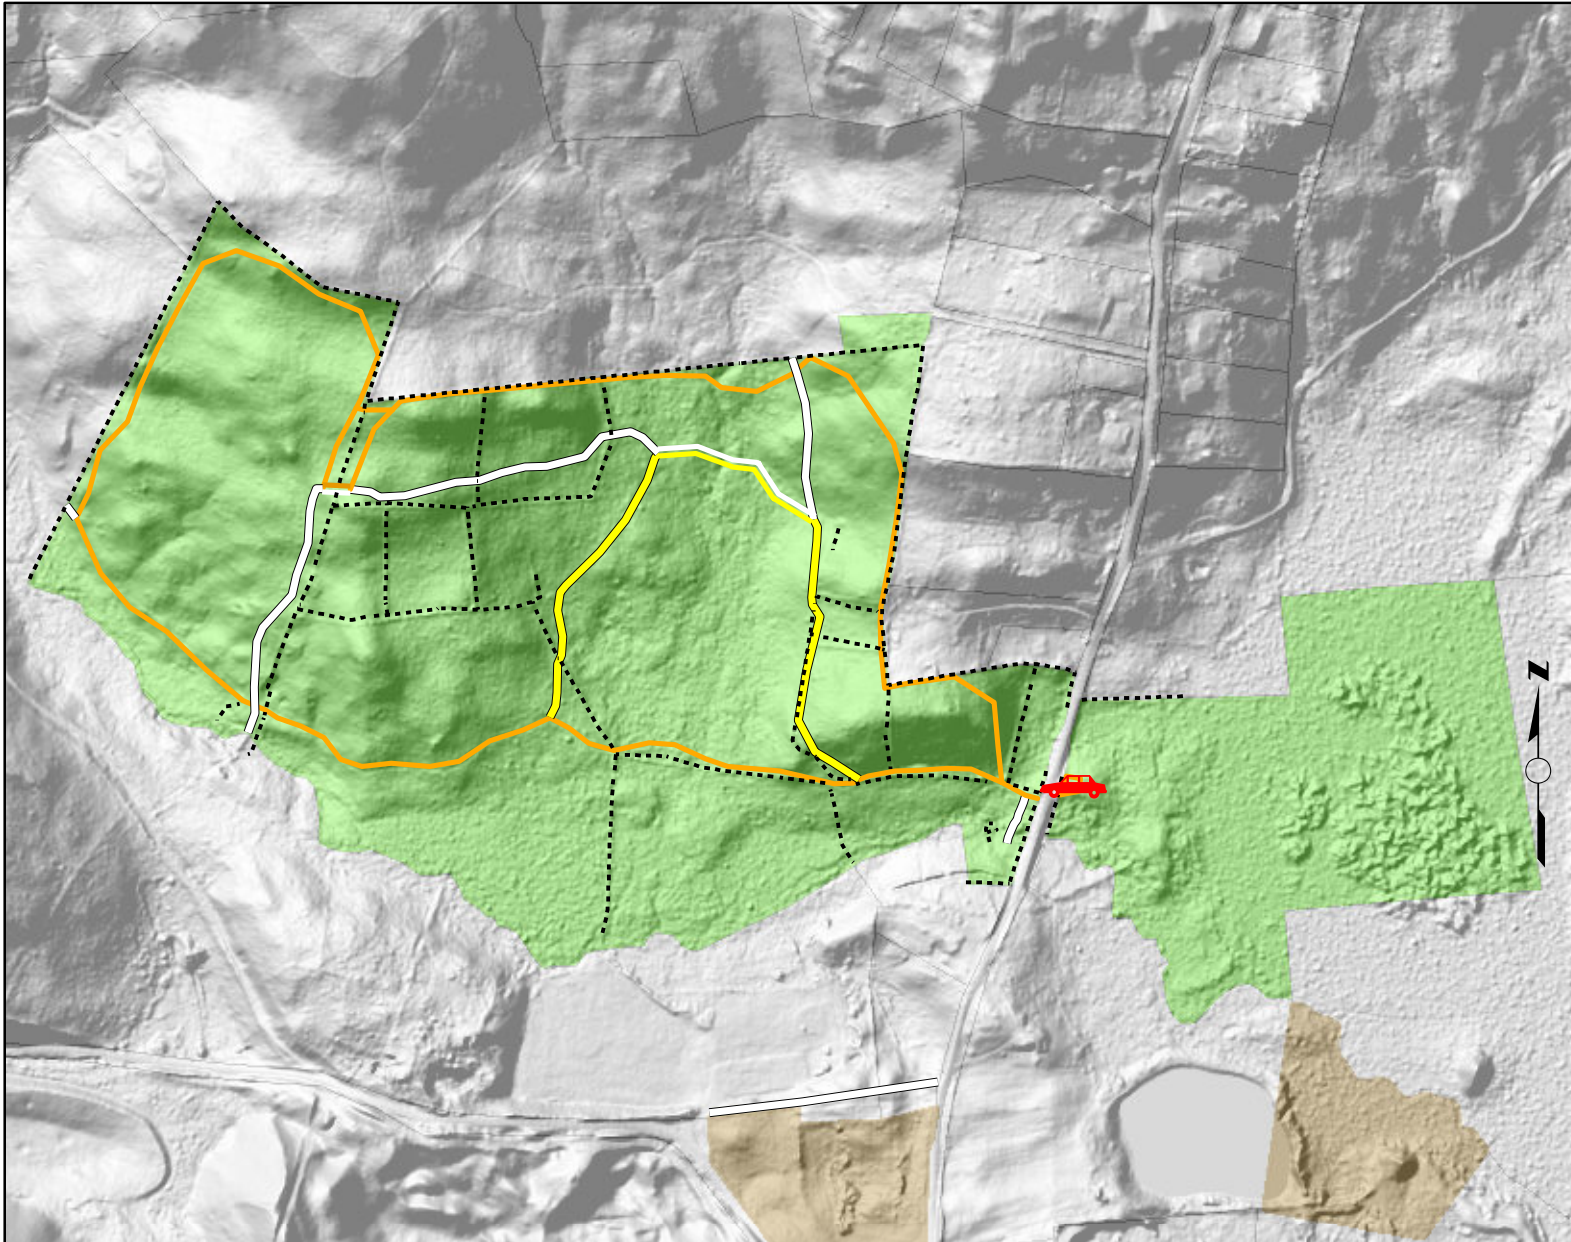

Avery Preserve

100.09 Total Acres

Legend

- Avalonia Properties
- Ledyard Trails**
- Orange
- Orange White
- White
- White Yellow
- Yellow
- Ledyard Stonewalls**
-
- Parking

Notes

Avalonia Land Conservancy properties are open for public access.

Load free "Explorer for ArcGIS app and search for "Avalonia Online Map" to view our properties and follow our trails interactively.

Do not disturb stone structures.
 Map Date - January 2, 2019

Copyright Avalonia Land Conservancy

This map is intended for general guidance and recreational use of the property only. Data shown on this map may not be complete or current. Hikers do so at their own risk.