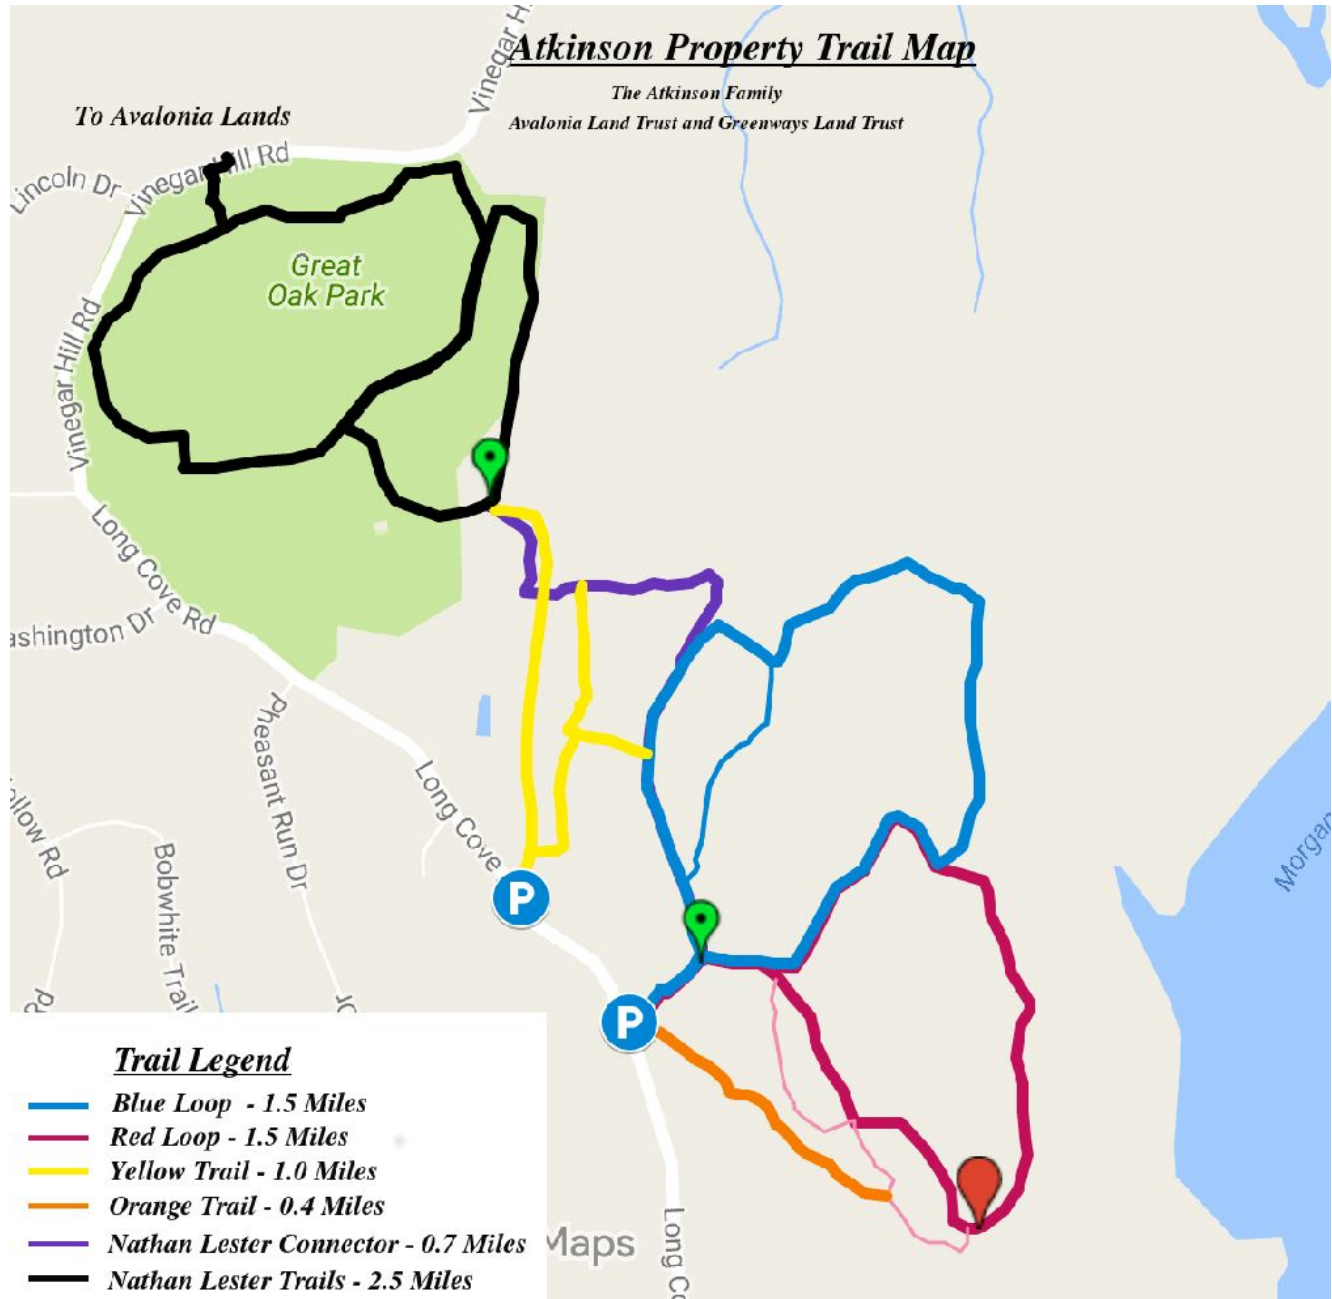

Atkinson Property Trail Map

The Atkinson Family
Avalonia Land Trust and Greenways Land Trust

Trail Legend

- Blue Loop - 1.5 Miles
- Red Loop - 1.5 Miles
- Yellow Trail - 1.0 Miles
- Orange Trail - 0.4 Miles
- Nathan Lester Connector - 0.7 Miles
- Nathan Lester Trails - 2.5 Miles