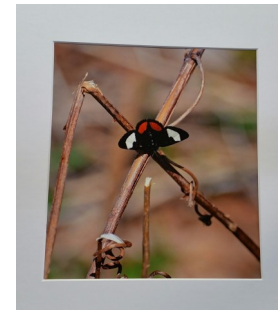

*Item #12
Marsh Marigolds and
Woodfrogs
By Beckie Prange
Donated by MJ Brush
Original Woodblock
Value: $150*

Grapevine Epimenis
At Bell Cedar Swamp
By Bruce Fellman
Photograph