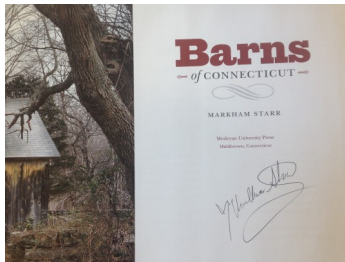

Participating Sponsors

Chelsea Groton Bank

The Company of Craftsmen

Dime Bank

Mattern & Stefon Land Surveyors, LLC

New England Science and Sailing Foundation

Shaffer's Marina

Snowbound, Notecards
By Beth Sullivan
Prints from original art

Colorful Sail
By Michele Fitzpatrick
Acrylic

Bird Potholders
By Linda Lebejko
Fabric work

Barns of Connecticut
By Markham Starr
Donated by Joellen Anderson
Signed book

Item #4
Great Blue Heron
By Rick Newtown
Photograph
Value: \$ 175