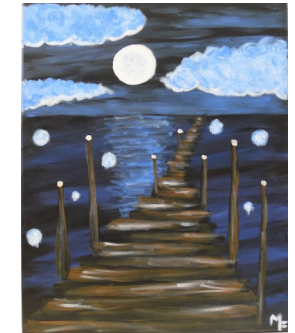

Donated

Jewelry

Moonlit Pier

By Michele Fitzpatrick

Acrylic painting

Silent Auction

*Great Spangled Fritillary at
Preston Nature Preserve
By Bruce Fellman
Photograph*

*Dune Path
By Beth Sullivan
Print from original
watercolor*