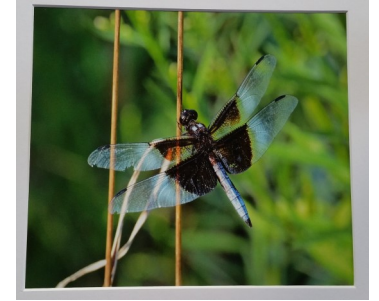

Window Shimmer Dragonfly

At Preston Nature Preserve

By Bruce Fellman

Photograph