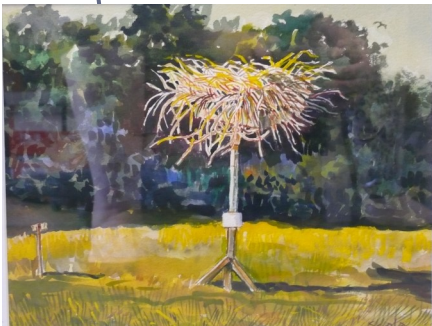

Item #3
Osprey Nest
By Susan Scala
Watercolor
Value: $175